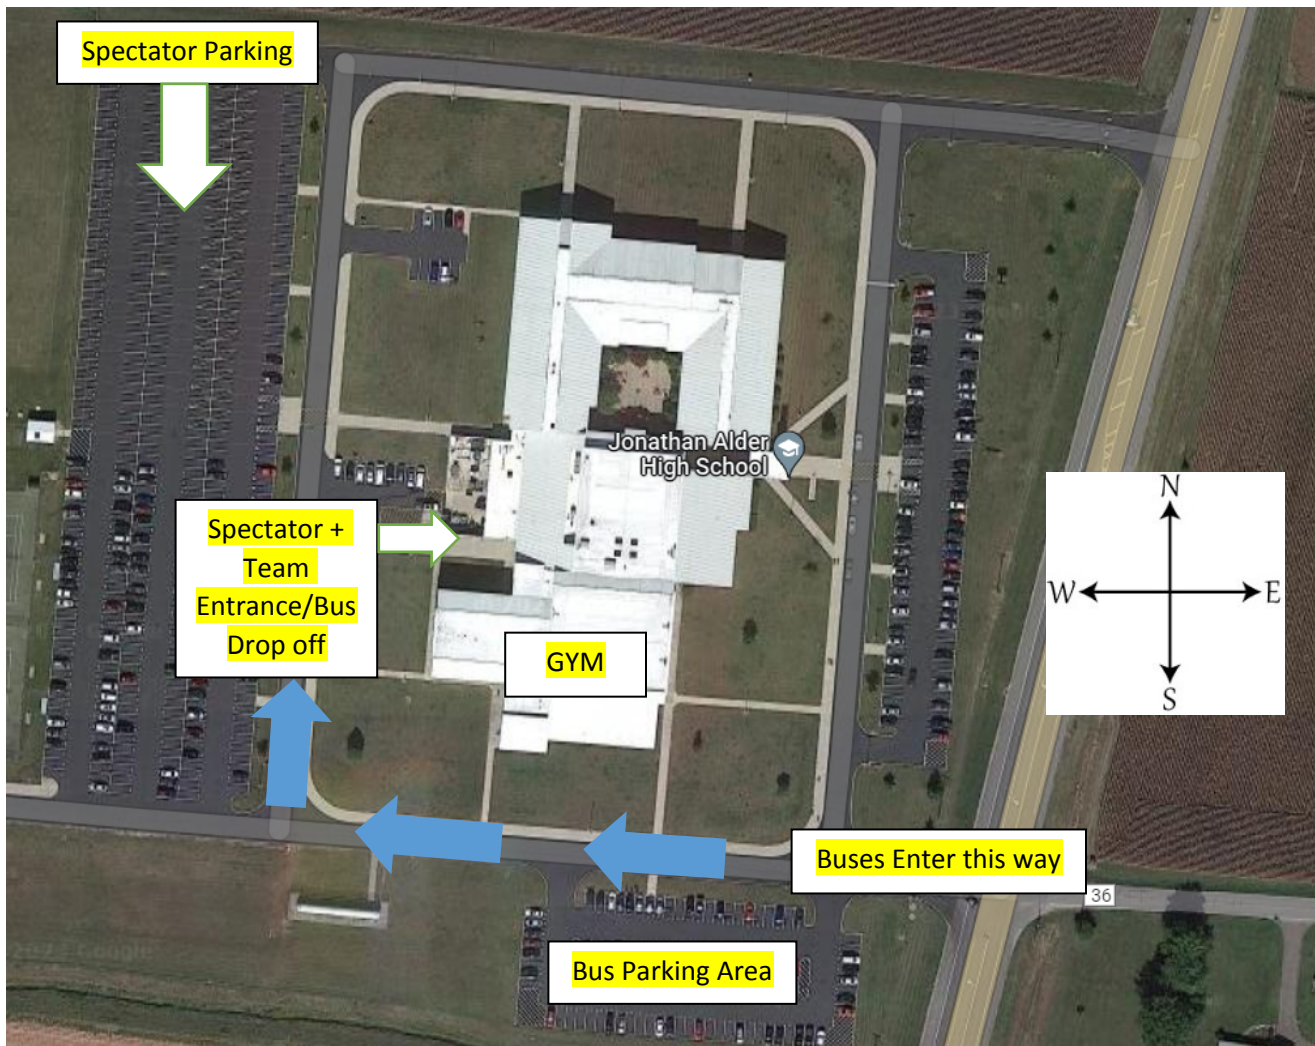

Jonathan Alder High School Wrestling Layout

Spectators: There will be NO CHARGE for parking per District Athletic Board policy. Parking will be available in the back of the school labeled above.

Teams: Drop off for wrestlers and coaches is behind the school at the gym entrance shown above. Teams will check in there using the pass list. Please have your wrestlers in order by weight class as they enter the building. Anyone not on the pass list will need to purchase a ticket to enter or show a District Athletic Board Pass. Teams must enter as a group, including wrestlers, coaches, stats, managers, etc. Please park ALL Team Buses on the side of the building in the area labeled Bus Parking on the map (above).